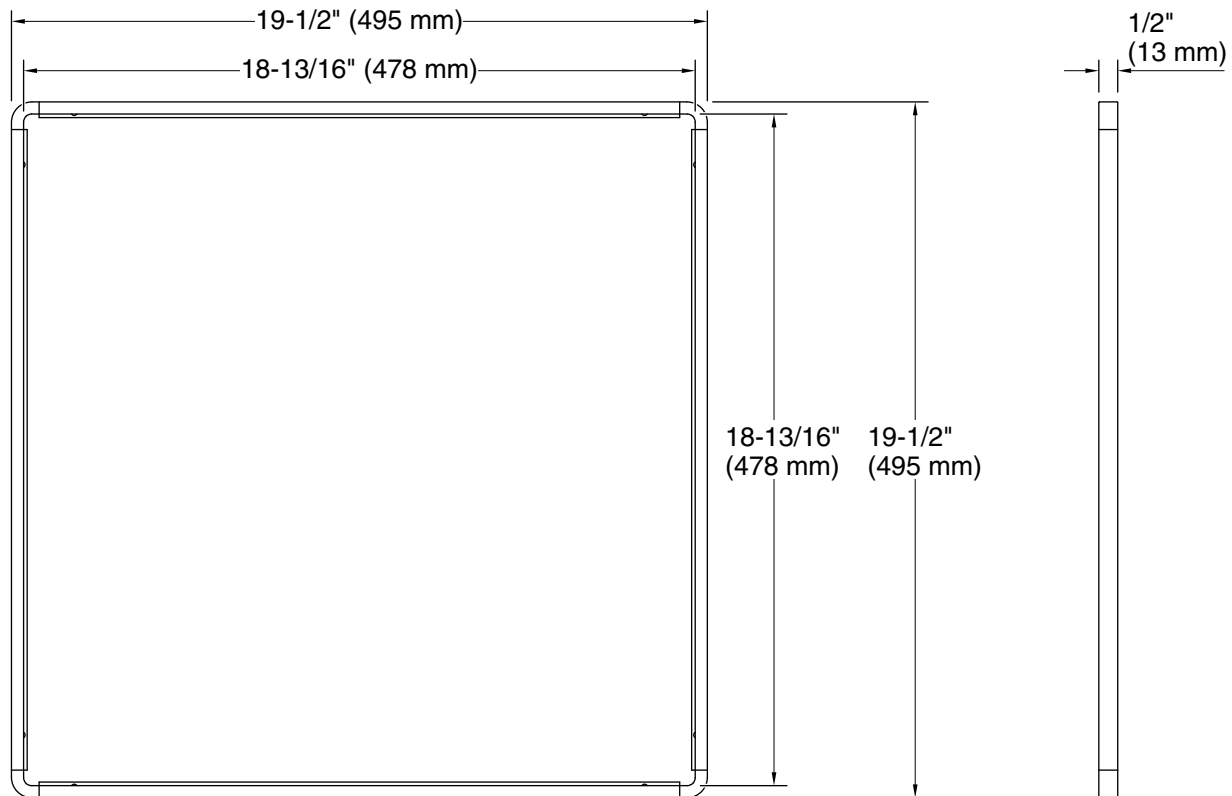

Features

- Trim is designed to fit securely around the Real Rain overhead panel.

Material

- Solid metal construction.
- KOHLER finishes resist corrosion and tarnishing.

Installation

- Eight piece trim assembly is connected with a series of set screws.
- Mounts flush to the surface of a drop ceiling.
- If using DTV+™ system the user interface must be 99693-P-NA (99693-NA does not contain Real Rain software).
- If using DTV Prompt® system must include Real Rain diverter valve and trim (K-76746 and K-76748) to actuate Deluge™ function.
- Required for the K-31110, K-31110-G, and K-76728GL Real Rain overhead panels.

Technical Information

All product dimensions are nominal.

Drain included: No

Notes

Install this product according to the installation instructions.